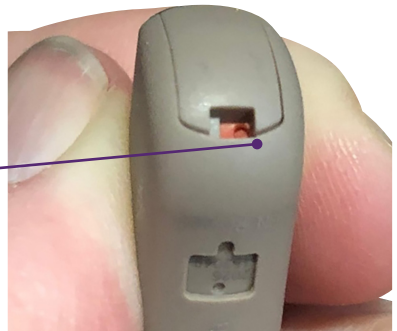

E Series battery locks

Instructions for tamper resistant battery compartment on the IFES61/71/981/91 models.

Insert the right/left indicator into the hearing aid.

When the round indent is to the left (default) the battery drawer is unlocked.

Using the battery lock tool which comes with the hearing aid, slide the indent to the right to lock the battery drawer.

Audiologist contact details: