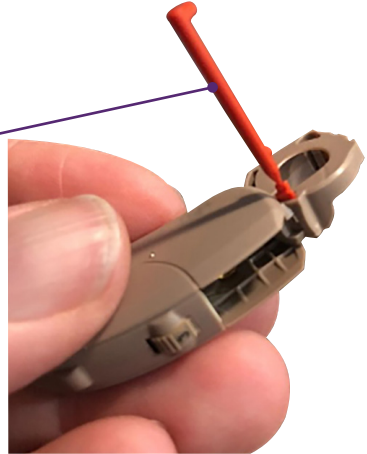

E Series battery locks

Instructions for tamper resistant battery compartment on the IFES61/71/981/91 models.

Insert the right/left indicator into the hearing aid.

When the round indent is to the left (default) the battery drawer is unlocked.

Using the battery lock tool which comes with the hearing aid, slide the indent to the right to lock the battery drawer.

Audiologist contact details: