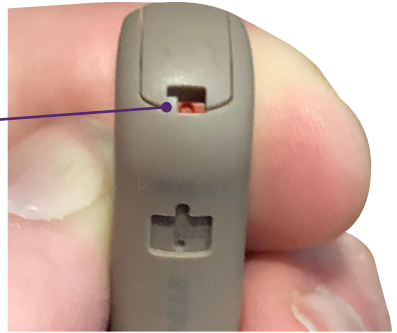

E Series battery locks

Instructions for tamper resistant battery compartment on the IFES61/71/981/91 models.

Insert the right/left indicator into the hearing aid.

When the round indent is to the left (default) the battery drawer is unlocked.

Using the battery lock tool which comes with the hearing aid, slide the indent to the right to lock the battery drawer.

Audiologist contact details: