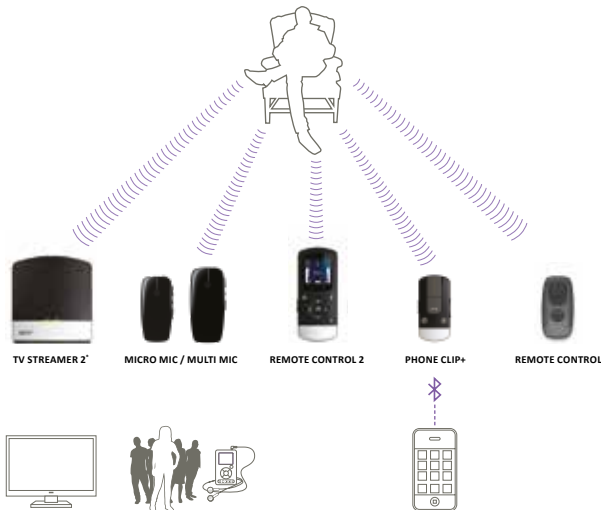

Introduction

Danalogic GN's wireless accessories stream sound directly to your hearing devices.

Our wireless platform is robust, stable and direct. Our range of accessories, combined with the technology in the Analogic GN portfolio, create a hearing system that addresses many of the problems experienced by hearing device wearers.

Our 2.4GHz accessories can be added at anytime without the need for software programming.